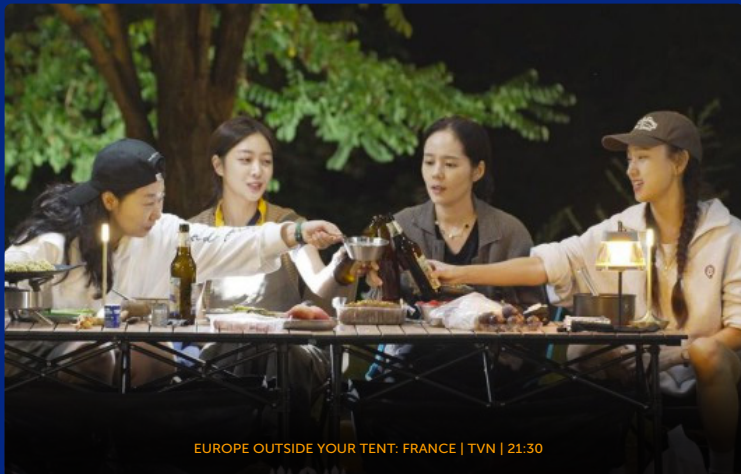

AXN

- 00.25 AMERICAN NINJA WARRIOR JUNIOR (SEASON 3)
- 01.20 CSI: MIAMI (SEASON 10)
- 02.15 ROOKIE BLUE (SEASON 4)
- 03.10 UNFORGETTABLE (SEASON 2)
- 04.05 FANTASY ISLAND (SEASON 1)
- 05.00 CSI: MIAMI (SEASON 10)
- 05.45 UNFORGETTABLE (SEASON 2)
- 06.30 ROOKIE BLUE (SEASON 4)
- 07.20 FANTASY ISLAND (SEASON 1)
- 08.10 AMERICAN NINJA WARRIOR JUNIOR (SEASON 3)
- 09.05 UNFORGETTABLE (SEASON 2)
- 09.55 FBI: INTERNATIONAL (SEASON 2)
- 10.45 ROOKIE BLUE (SEASON 4)
- 11.40 AMERICAN NINJA WARRIOR JUNIOR (SEASON 3)
- 12.35 FANTASY ISLAND (SEASON 1)
- 13.30 FBI: INTERNATIONAL (SEASON 2)
- 14.25 ROOKIE BLUE (SEASON 4)
- 15.20 UNFORGETTABLE (SEASON 2)
- 16.10 AMERICAN NINJA WARRIOR JUNIOR (SEASON 3)
- 17.05 S.W.A.T. (SEASON 7)
- 18.00 CSI: MIAMI (SEASON 10)
- 18.55 FBI: INTERNATIONAL (SEASON 2)
- 19.50 ROOKIE BLUE (SEASON 4)
- 20.45 NCIS: LOS ANGELES (SEASON 14)
- 21.40 GRAN TURISMO: BASED ON A TRUE STORY

EUROPE OUTSIDE YOUR TENT: FRANCE | TVN | 21:30